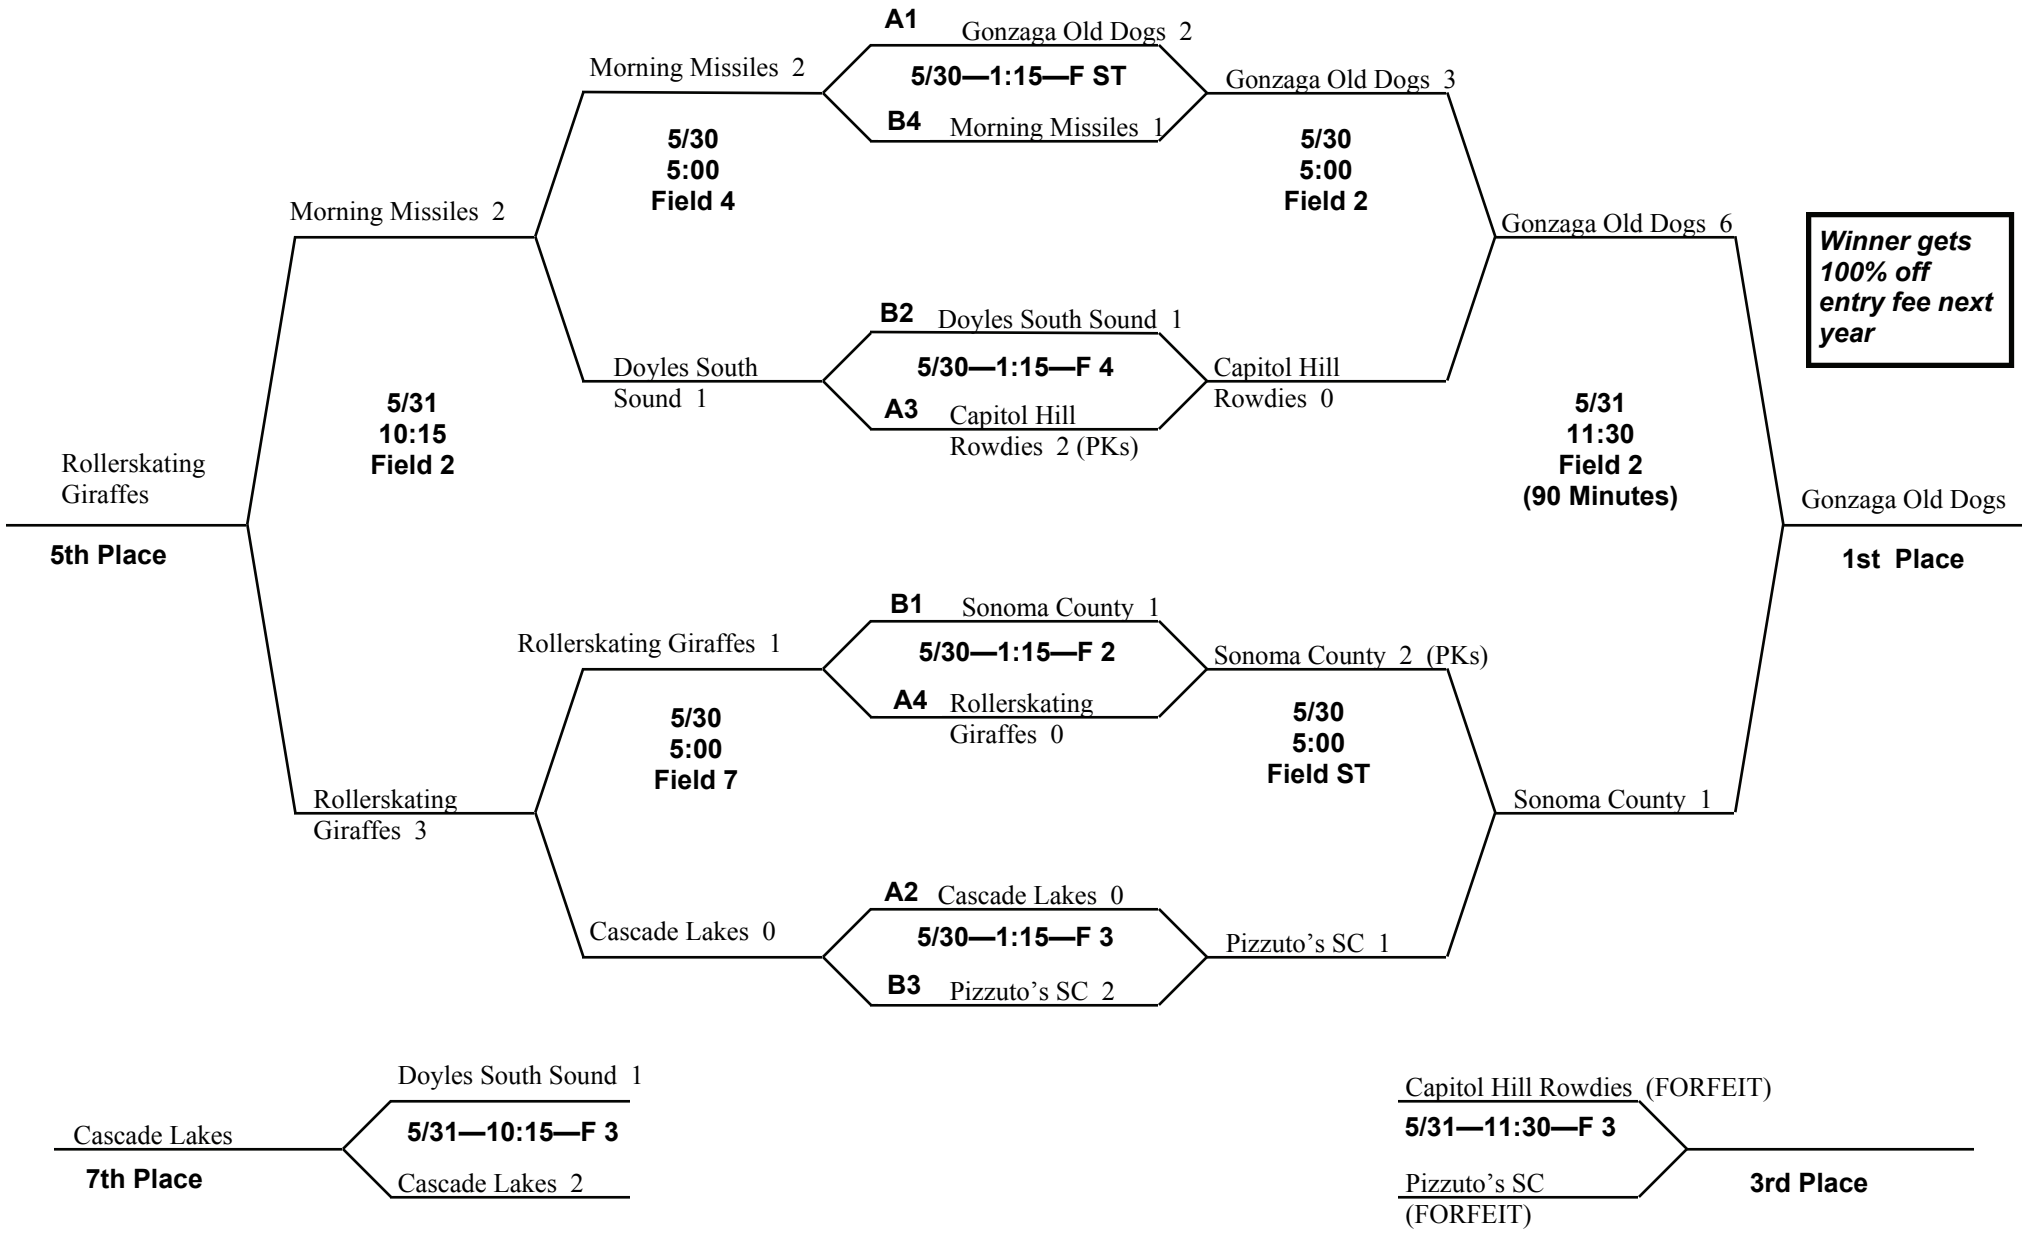

MEN'S OVER-30 DIVISION